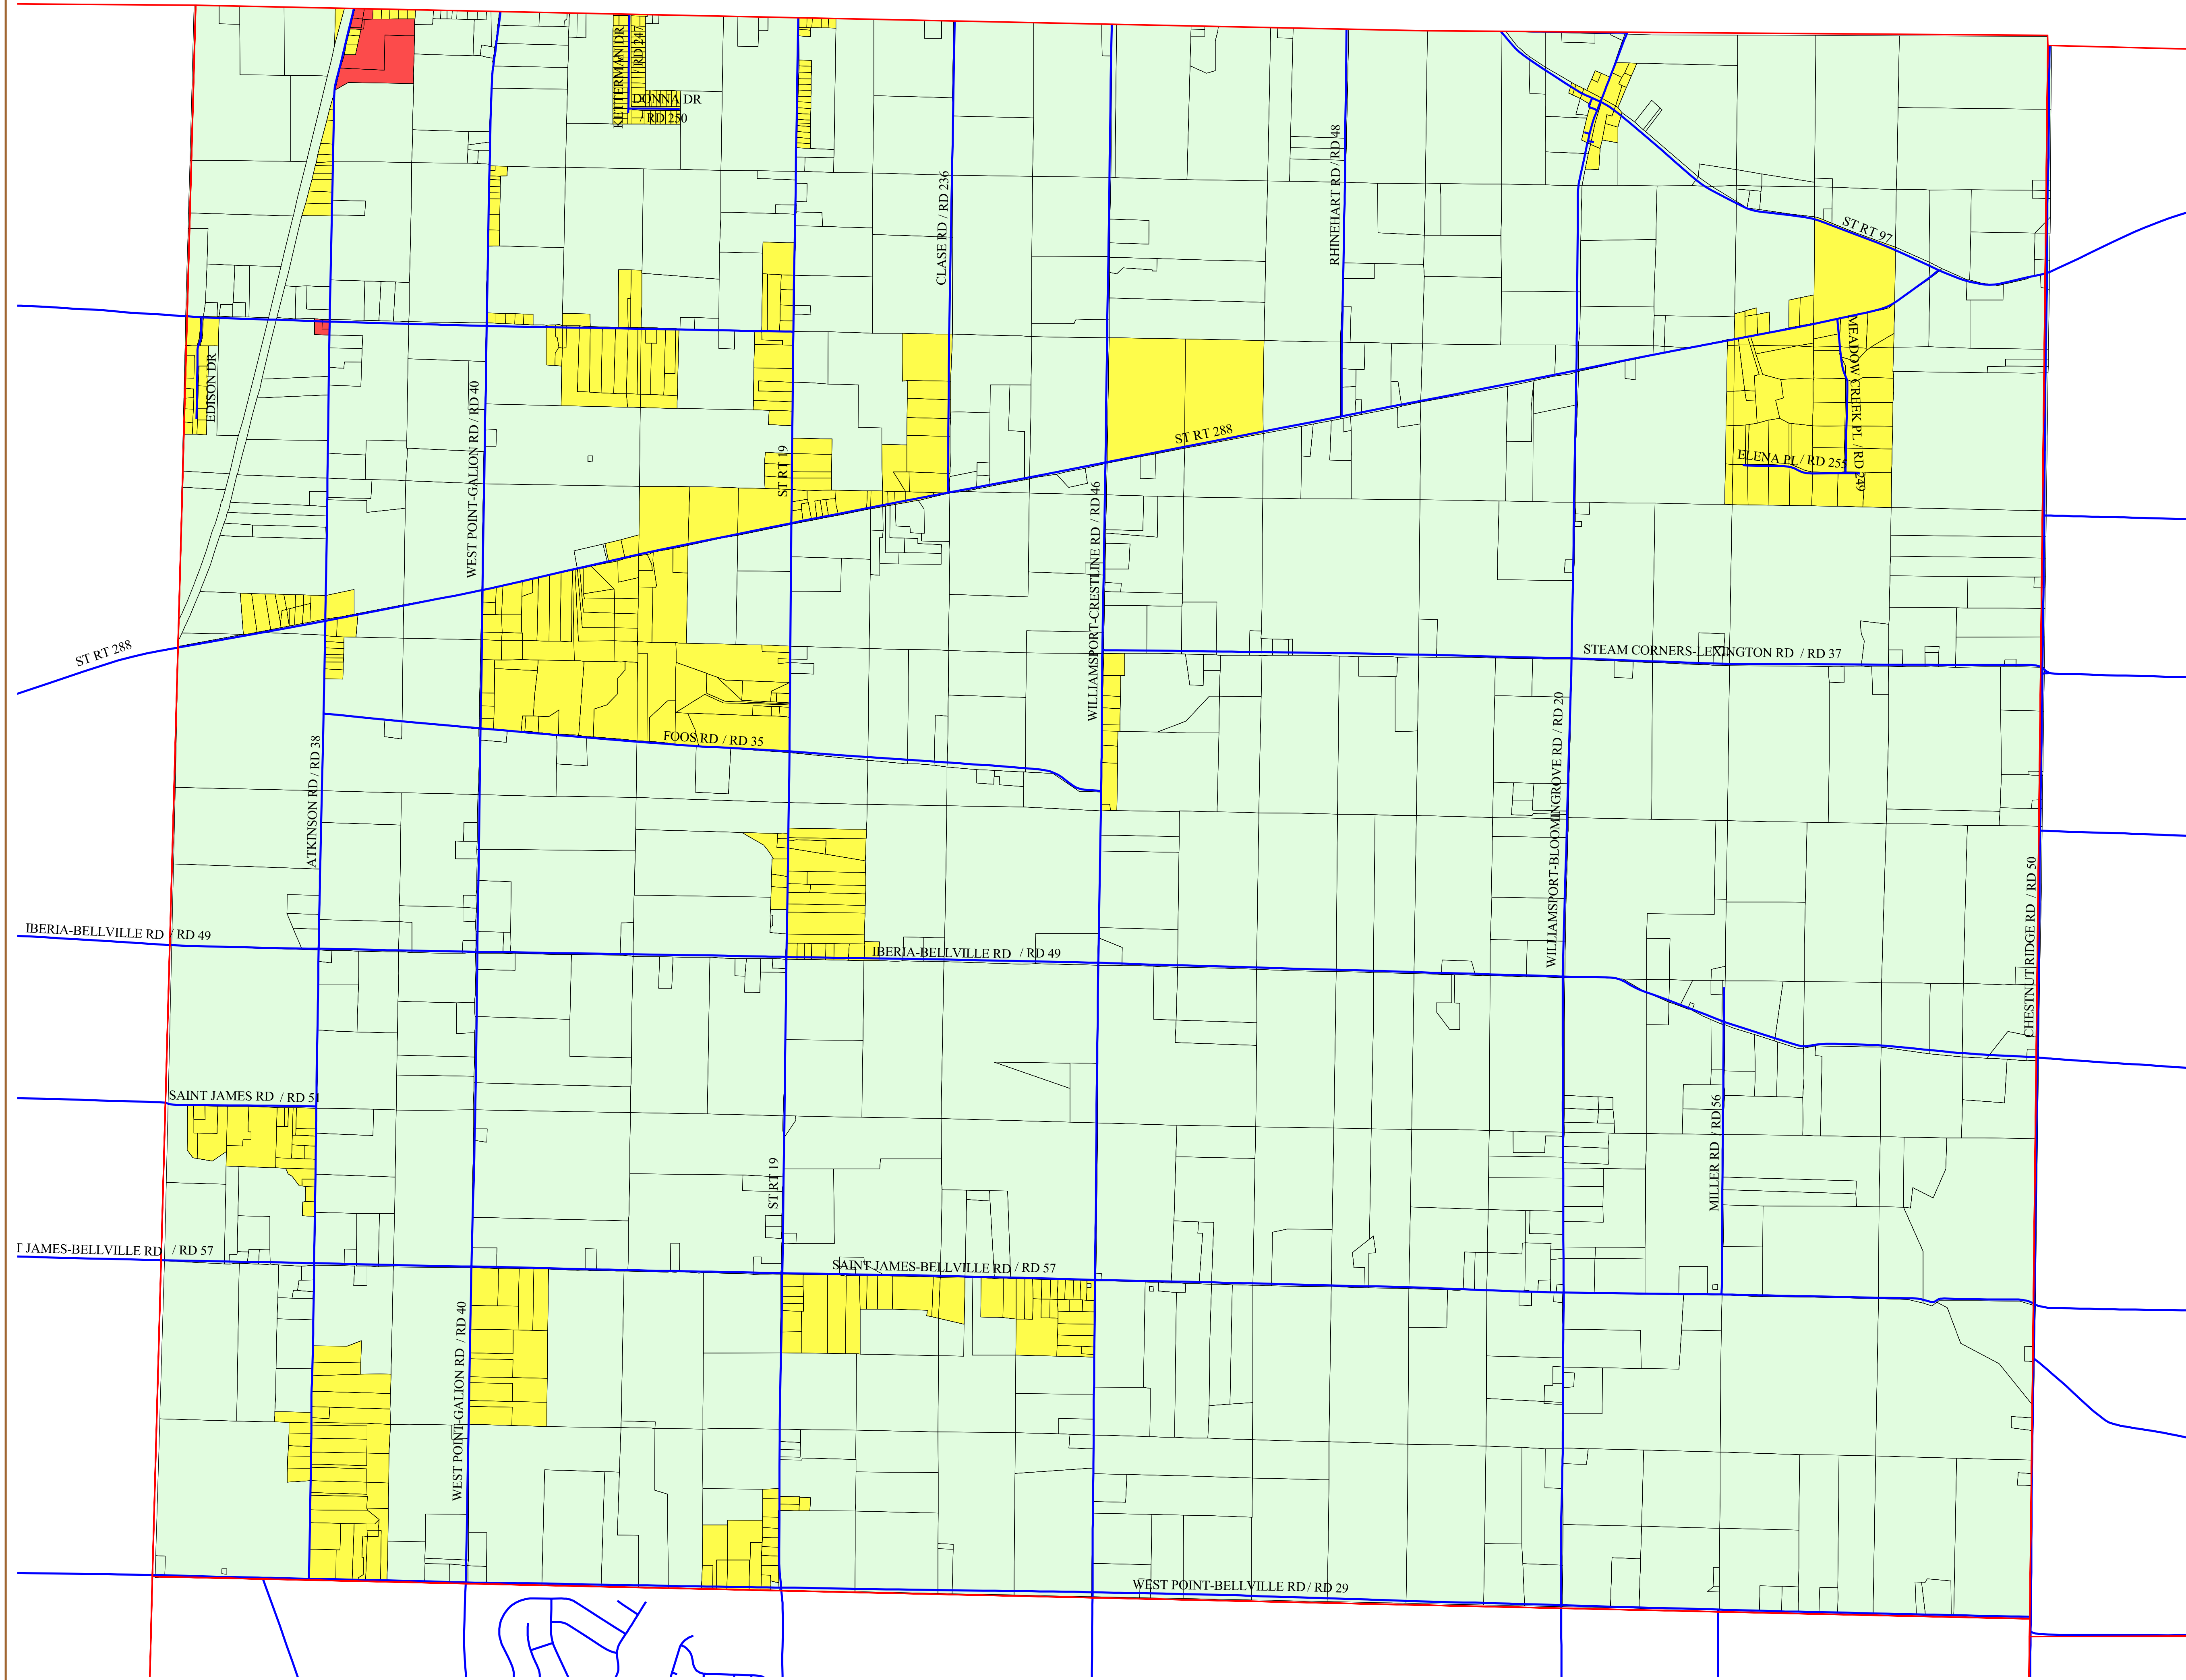

Zoning District Map

North Bloomfield Township Morrow County, Ohio

This is the official zoning district map of North Bloomfield Township, Morrow County, Ohio, duly adopted by the trustees of Morrow County Commissioners in Resolution on _____

Official map as amended 2/27/2007

Morrow County Commissioners

Morrow County Zoning Board

- Township Boundary
- Road Centerlines
- Property Lines
- North Bloomfield Township Zoning
 - Agriculture Zone (A)
 - Residential Zone (R)
 - Residential 2 Zone (R-2)
 - Commercial Zone (C)
 - Industrial Zone (I)
 - Incorporated Areas

Scale: 1" = 1,300'